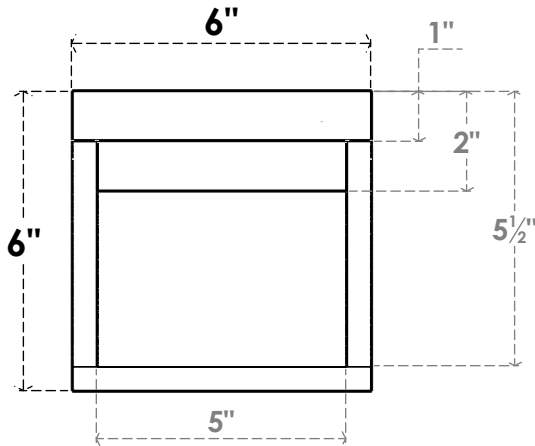

ITEM NUMBER: RFTURO060X06000X16000X006RIV00RCPR

6"W X 6"H X 16"L TIMBERTHANE ROUGH CEDAR RIVERA FAUX WOOD OPEN RAFTER TAIL, 6"L END, PRIMED TAN

GENERATED DATE : 03/02/2023

EKENA MILLWORK
 2300 WEST MAIN ST.
 CLARKSVILLE, TX 75426
 TOLL FREE: 866-607-0453
 WWW.EKENAMILLWORK.COM

NOTES

1. INSTALLATION TO BE COMPLETED IN ACCORDANCE WITH MANUFACTURER'S SPECIFICATIONS.
2. DRAWING MAY NOT BE TO SCALE
3. THIS DRAWING IS INTENDED FOR DESIGN AND PLANNING PURPOSES ONLY.
4. ALL INFORMATION CONTAINED HEREIN WAS CURRENT AT THE TIME OF DEVELOPMENT BUT MUST BE REVIEWED AND APPROVED BY THE PRODUCT MANUFACTURER TO BE CONSIDERED ACCURATE.
5. TIMBERTHANE ARCHITECTURAL PRODUCTS ARE MADE FROM HIGH DENSITY URETHANE AND COME FACTORY PRIMED