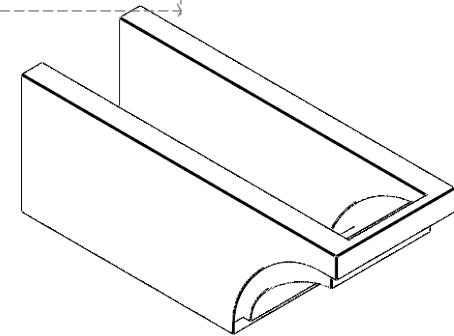

ITEM NUMBER: RFTURO060X06000X16000X006RIV00RCPR

6"W X 6"H X 16"L TIMBERTHANE ROUGH CEDAR RIVERA FAUX WOOD OPEN RAFTER TAIL, 6"L END, PRIMED TAN

GENERATED DATE : 03/02/2023

EKENA MILLWORK
 2300 WEST MAIN ST.
 CLARKSVILLE, TX 75426
 TOLL FREE: 866-607-0453
 WWW.EKENAMILLWORK.COM

NOTES

1. INSTALLATION TO BE COMPLETED IN ACCORDANCE WITH MANUFACTURER'S SPECIFICATIONS.
2. DRAWING MAY NOT BE TO SCALE
3. THIS DRAWING IS INTENDED FOR DESIGN AND PLANNING PURPOSES ONLY.
4. ALL INFORMATION CONTAINED HEREIN WAS CURRENT AT THE TIME OF DEVELOPMENT BUT MUST BE REVIEWED AND APPROVED BY THE PRODUCT MANUFACTURER TO BE CONSIDERED ACCURATE.
5. TIMBERTHANE ARCHITECTURAL PRODUCTS ARE MADE FROM HIGH DENSITY URETHANE AND COME FACTORY PRIMED