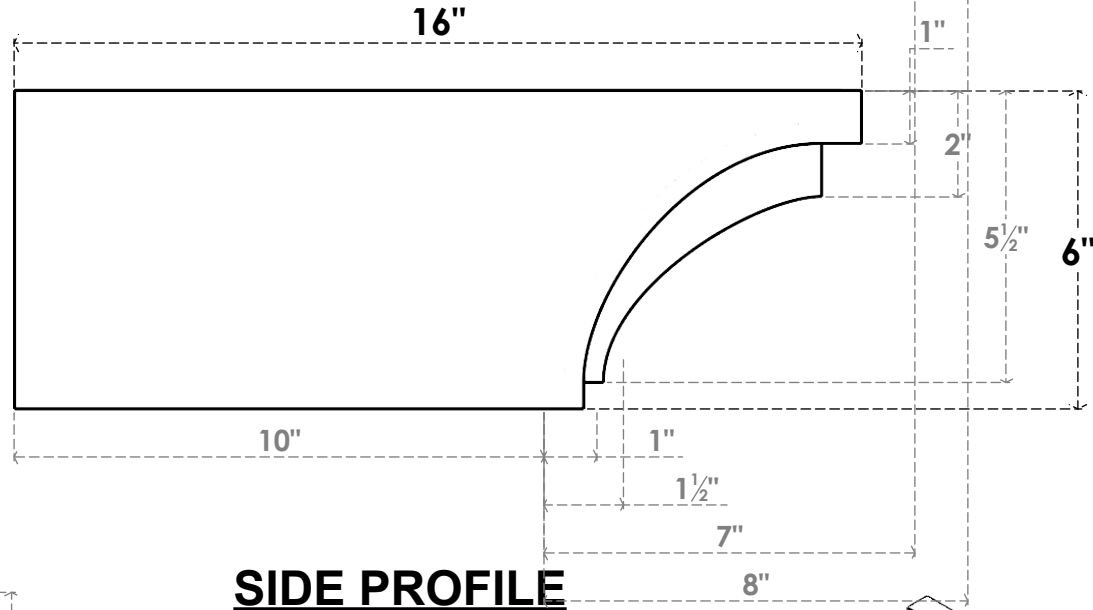

ITEM NUMBER: RFTURO060X06000X16000X006RIV00RCPR

6"W X 6"H X 16"L TIMBERTHANE ROUGH CEDAR RIVERA FAUX WOOD OPEN RAFTER TAIL, 6"L END, PRIMED TAN

GENERATED DATE : 03/02/2023

EKENA MILLWORK
 2300 WEST MAIN ST.
 CLARKSVILLE, TX 75426
 TOLL FREE: 866-607-0453
 WWW.EKENAMILLWORK.COM

NOTES

1. INSTALLATION TO BE COMPLETED IN ACCORDANCE WITH MANUFACTURER'S SPECIFICATIONS.
2. DRAWING MAY NOT BE TO SCALE
3. THIS DRAWING IS INTENDED FOR DESIGN AND PLANNING PURPOSES ONLY.
4. ALL INFORMATION CONTAINED HEREIN WAS CURRENT AT THE TIME OF DEVELOPMENT BUT MUST BE REVIEWED AND APPROVED BY THE PRODUCT MANUFACTURER TO BE CONSIDERED ACCURATE.
5. TIMBERTHANE ARCHITECTURAL PRODUCTS ARE MADE FROM HIGH DENSITY URETHANE AND COME FACTORY PRIMED